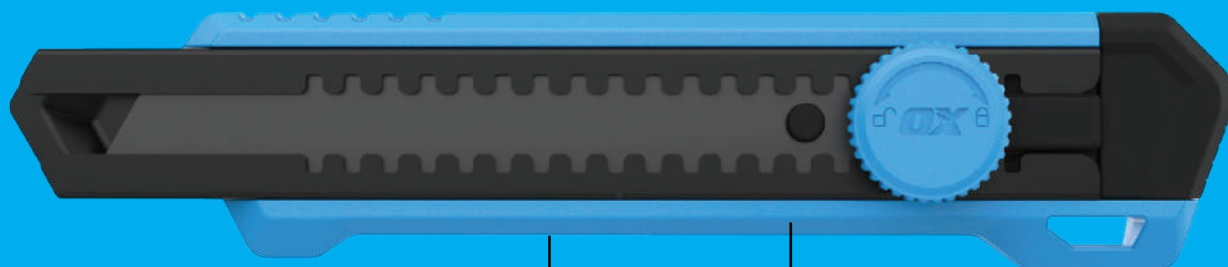

OX[®]

PRO SNAP OFF TWIST LOCK – 25MM (ALUMINIUM)

THE OX PRO 25MM SNAP-OFF UTILITY KNIFE IS BUILT TOUGH FOR THE EVERYDAY TRADIE. WITH A SOLID ALUMINIUM BODY, TWIST LOCK BLADE CONTROL, AND SK5 BLADE WITH 7 SNAP-OFF POINTS, IT DELIVERS DURABILITY AND CLEAN CUTS ON SITE. INCLUDES A BLADE SNAPPER, TETHER HOLE, AND QUICK-CHANGE COMPATIBILITY WITH STANDARD 25MM BLADES.

PRO

Subject to availability and OX Tools AU & NZ terms & conditions of sale.

OX[®]

PRO SNAP OFF TWIST LOCK - 25MM (ALUMINIUM)

THE OX PRO 25MM SNAP-OFF UTILITY KNIFE IS BUILT TOUGH FOR THE EVERYDAY TRADIE.

25MM/1" BLADE
COMPATIBLE

TWIST LOCK BLADE
CONTROL

HEAVY-DUTY
ALUMINIUM BODY

SK5 BLADE WITH
7 SNAP POINTS

PRODUCT CODE	DESCRIPTION	BARCODE	BOX QTY
OX-P225602	OX PRO SNAP OFF TWIST LOCK - 25mm (Aluminium)	9341231059247	6